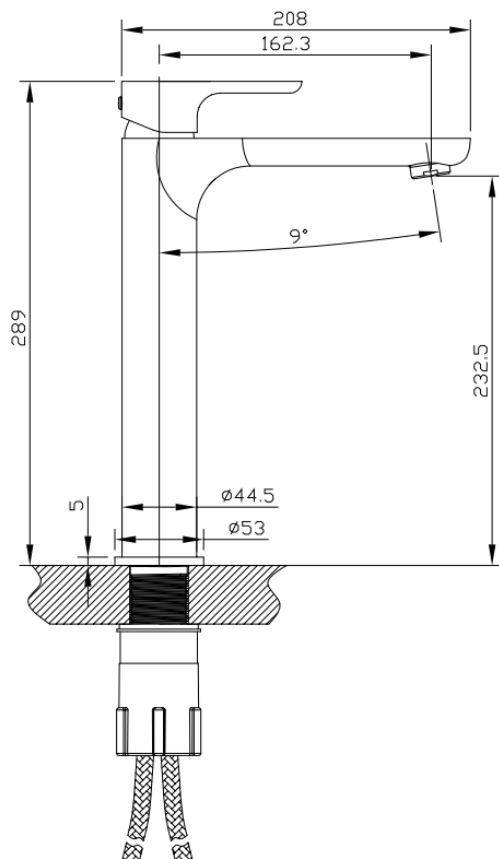

c

SPECIFICATIONS

SKU	BKM402
CARTRIDGE	FLUHS - GERMANY
AERATOR	NEOPERL - GERMANY
HOSE	NEOPERL - GERMANY
RECOMMENDED USE	RESIDENTIAL
WATER PRESSURE	MINIMUM PRESSURE 150KPA MAXIMUM PRESSURE 500KPA
WARRANTY	CARTRIDGE: 20 Yrs LABOUR: 2 Yrs

Disclaimer: All products must be installed by Australia licensed plumber or registered trade person. The manufacture reserves the right to vary specifications or delete models without notification. Dimensions are nominal measurements only. There is no responsibility for printing errors taken by manufacturers.